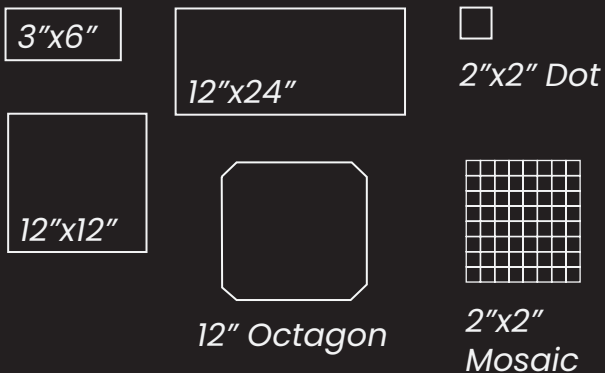

MARMO CLASSICO

PORCELAIN TILE

TECHNICAL DATA

Thickness	8.5 mm
Frost Resistant	Yes
Finish	Matte & Polished
Application	Interior/Exterior
Rectified	Yes
Slip Resistant	R9 (Carrara & Calacatta Oro) R10 (All other colors)
DCOF	>0.42

LEAD TIME

In Stock/Quick Ship

SIZES