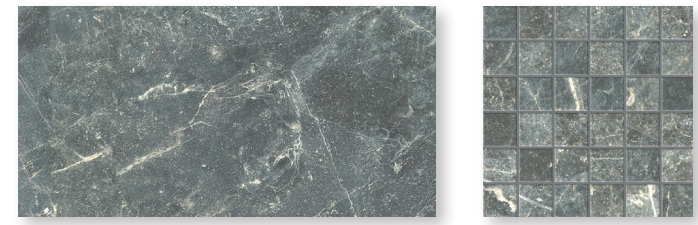

TECHNICAL DATA

Thickness	8.5 mm
Frost Resistant	Yes
Finish	Matte & Polished
Application	Interior/Exterior
Rectified	Yes
Slip Resistant	R9 (Carrara & Calacatta Oro) R10 (All other colors)
DCOF	>0.42

LEAD TIME

In Stock/Quick Ship

SIZES

COLORS

Calacatta Oro

Nero

Crema

Grigio

Carrara

Verde

Taupe

Nero Dot

Taupe Dot

PLEASE NOTE:

*2x2 Mosaic or 2x2 Dots can be used with the Octagon.

*1 2x2 piece is needed for each square foot of coverage.

PACKING INFORMATION