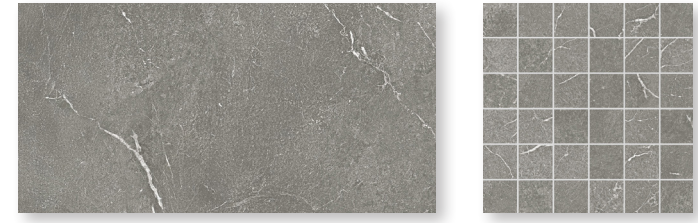

TECHNICAL DATA

Thickness	8.5 mm
Frost Resistant	Yes
Finish	Matte & Polished
Application	Interior/Exterior
Rectified	Yes
Slip Resistant	R9 (Carrara & Calacatta Oro) R10 (All other colors)
DCOF	>0.42

LEAD TIME

In Stock/Quick Ship

SIZES

COLORS

Calacatta Oro

Nero

Crema

Grigio

Carrara

Verde

Taupe

Nero Dot

Taupe Dot

PLEASE NOTE:

*2x2 Mosaic or 2x2 Dots can be used with the Octagon.

*1 2x2 piece is needed for each square foot of coverage.

PACKING INFORMATION